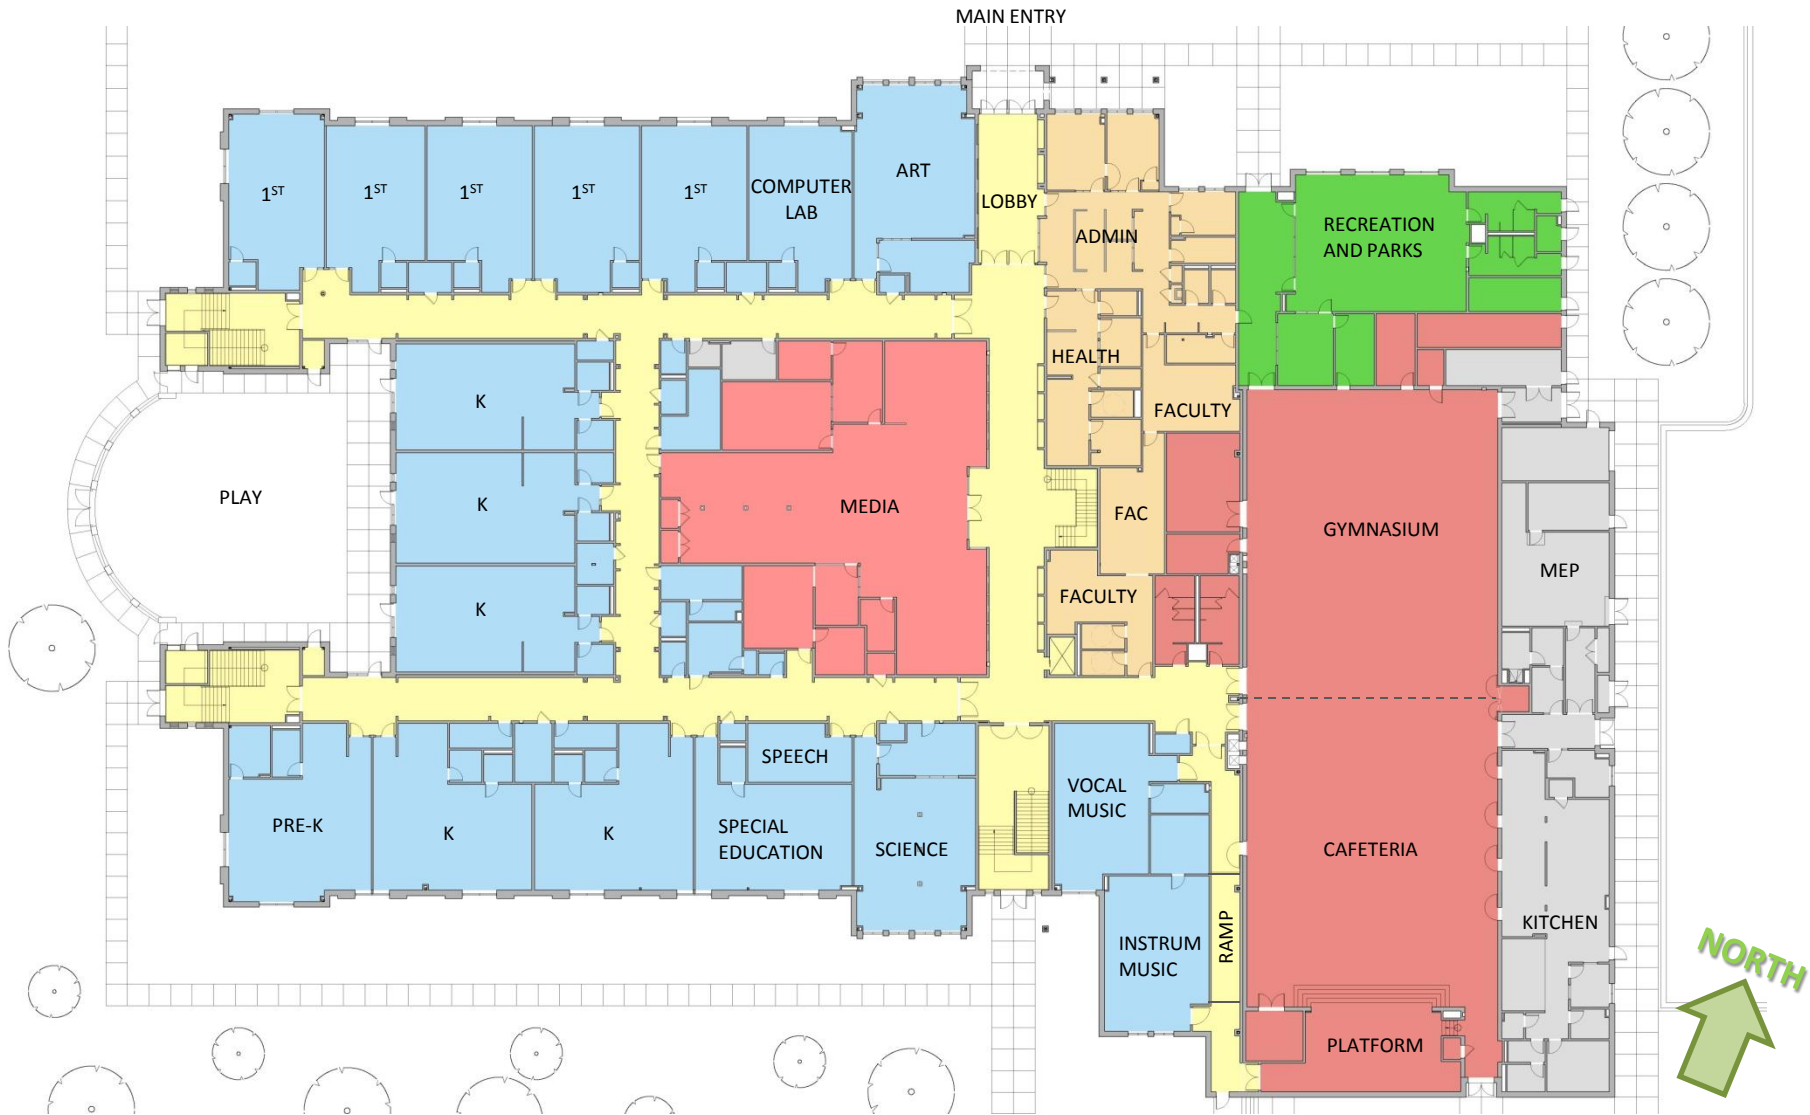

SCHEMATIC BUILDING DESIGN – 1ST FLOOR PLAN

MAYS CHAPEL / LUTHERVILLE AREA ELEMENTARY SCHOOL
Schematic Design Presentation for S. Dallas Dance, Ph.D., Superintendent
July 10, 2012

SCHEMATIC BUILDING DESIGN – 2nd FLOOR PLAN

MAYS CHAPEL / LUTHERVILLE AREA ELEMENTARY SCHOOL
Schematic Design Presentation for S. Dallas Dance, Ph.D., Superintendent
July 10, 2012